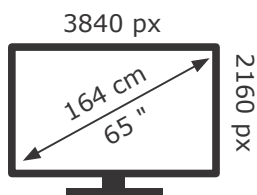

ENERG

HISENSE

65A6K

98 kWh/1000h

ABCDEF**G**

140 kWh/1000h

2019/2013